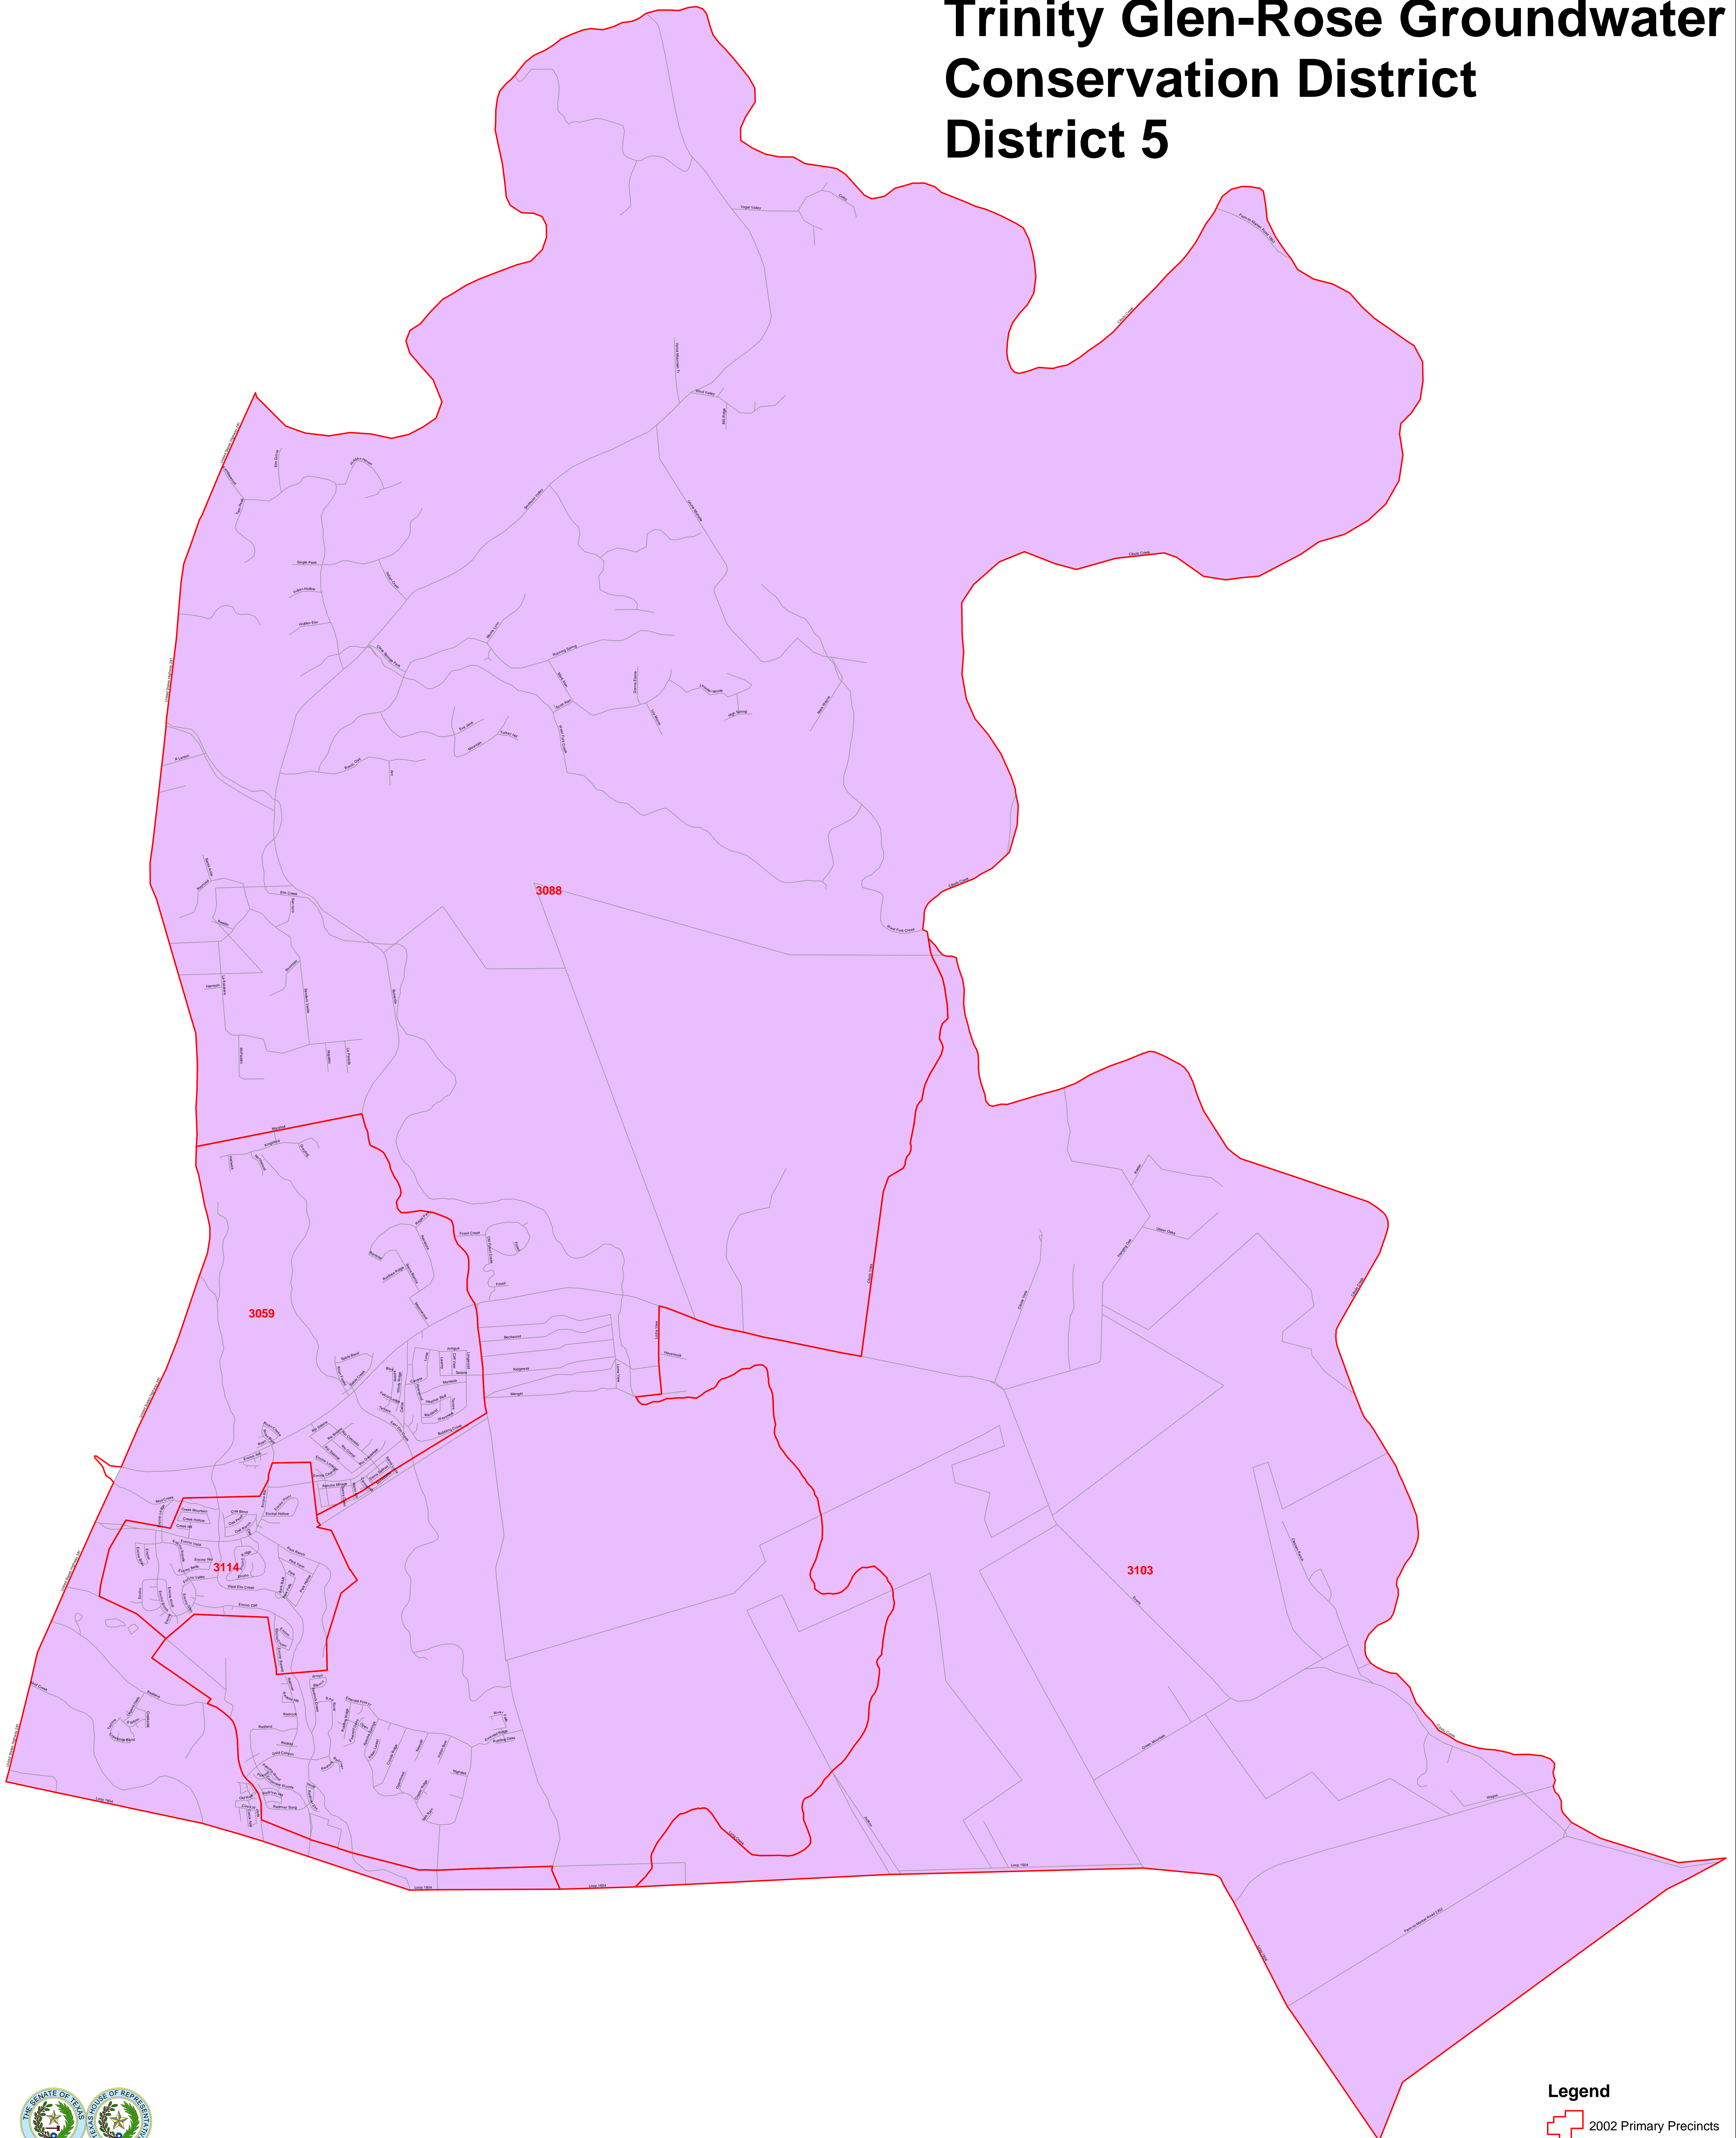

Trinity Glen-Rose Groundwater Conservation District District 5

TEXAS LEGISLATIVE COUNCIL

Legend

- 2002 Primary Precincts
- 2000 Census TIGER

15 Aug 02 TrinityGlenRoseGCCDist5.mxd